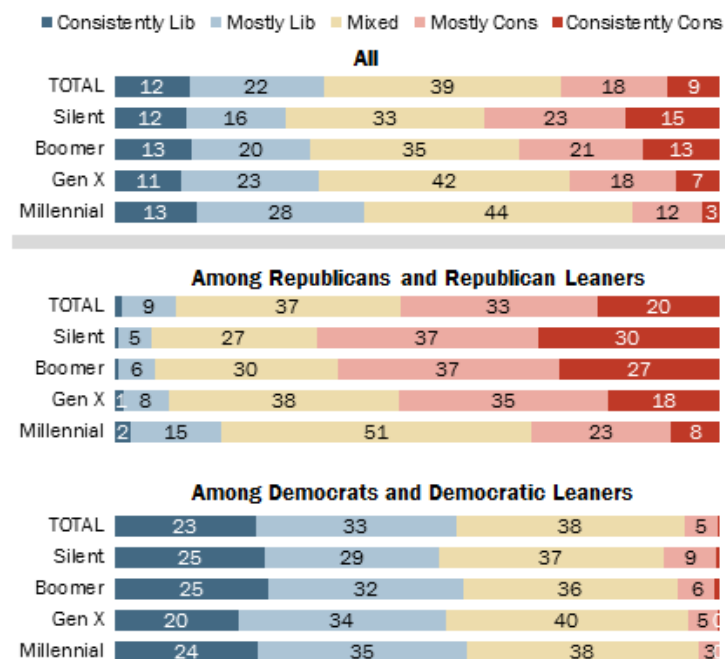

by kos ♥

Share 3.1k

Tweet 165

283 Comments / 33 New

Pew Research:

Wide Ideological Divide by Generation, Particularly Stark Within the GOP

% with political values that are...

Source: 2014 Political Polarization in the American Public (N=10,013)
Ideological consistency based on a scale of 10 political values questions.

PEW RESEARCH CENTER